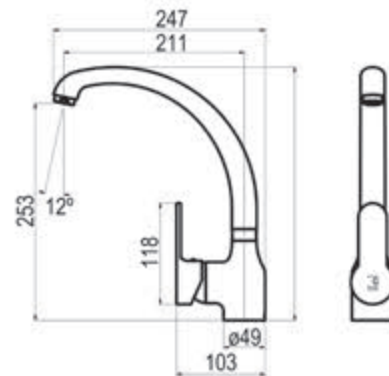

Cónico

Cónico / Grifo de cocina

Cromo Ref. 7178600 • 93,60 €