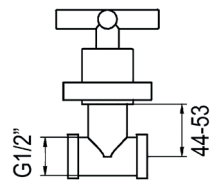

Llave de paso 1/2