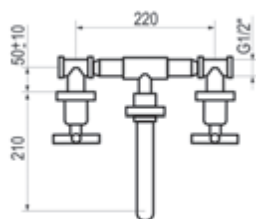

Matrix

Lavabo mural bimando

Cromo		Ref. 8245600	•	330,50 €
Negro		Ref. 8245616		387,80 €
Cromo mate		Ref. 8245661		420,40 €