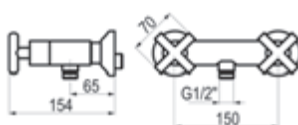

Grupo ducha

Cromo		Ref. 8243000	•	302,80 €
Cromo mate		Ref. 8243061		411,90 €

Sin accesorios de ducha

Cromo		Ref. 8243500		277,70 €
Cromo mate		Ref. 8243561		377,60 €