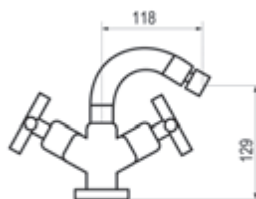

## Bidet

Cromo		Ref. 8247000	•	252,50 €
Cromo mate		Ref. 8247061		343,20 €