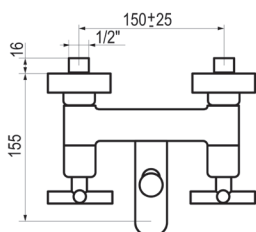

Grupo baño-ducha

Cromo		Ref. 8241000		353,20 €
Cromo mate		Ref. 8241061		480,90 €

Sin accesorios de ducha

Cromo		Ref. 8241500		340,90 €
Cromo mate		Ref. 8241561		463,70 €