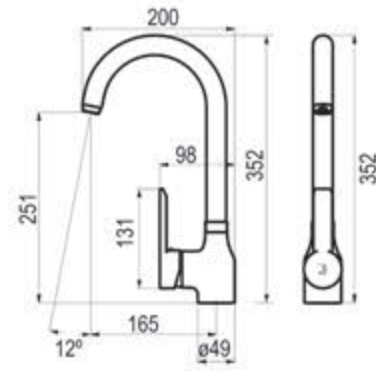

Karim Due

Karim Due / Grifo de cocina

Cromo Ref. 88948600 • 137,70 €

Cromo Ref. 8894860E 149,50 €